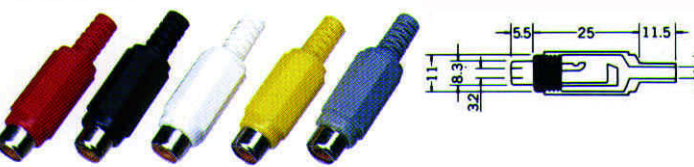

No. MR-566MS

RCA PHONO PLUG w/shielded handle & cable protector
Net Weight: 5.5 gr.

No. MR-567MS

RCA PHONO JACK w/shielded handle & cable protector
Net Weight: 5 gr.

No. MR-595

RCA PHONO PLUG w/cable protector
Net Weight: 3.5 gr.

No. MR-596

RCA PHONO JACK w/cable protector
Net Weight: 3 gr.

No. MR-595B

RCA PHONO PLUG w/cable protector
Net Weight: 3.5 gr.

No. MR-596B

RCA PHONO JACK w/cable protector
Net Weight: 3 gr.

No. MR-568M

MOLDED RCA PHONO PLUG
Net Weight: 2.5 gr.

No. MR-569M

MOLDED RCA PHONO JACK
Net Weight: 2 gr.

No. MR-3324G

RCA PHONO PLUG (Spring I.D.: 7 φ mm)

No. MR-3325G

RCA PHONO PLUG (Spring I.D.: 6 φ mm)

No. MR-544LS

RIGHT ANGLE RCA PHONO PLUG SOLDERLESS TYPE
Net Weight: 4 gr.