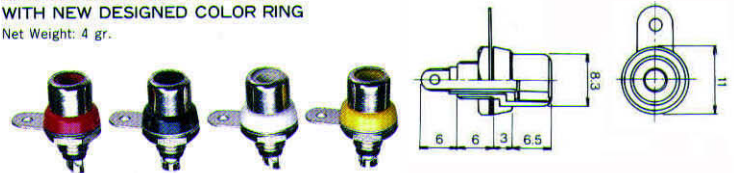

No. MR-565M

CHASSIS MTG. RCA PHONO JACK WITH NEW DESIGNED COLOR RING
Net Weight: 4 gr.