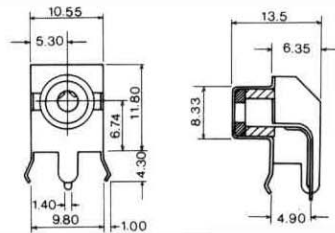

No. MR-565G

CHASSIS MTG. RCA PHONO JACK WITH NEW DESIGNED COLOR RING + GOLD PLATING
Net Weight: 4 gr.

No. MR-599

CHASSIS MTG. RCA PHONO JACK
No. MR-599G w/gold plated

RCA PHONO PIN JACKS

No.MR-571L

RIGHT ANGLE RCA PHONO PIN JACK
FOR P.C.

No.MR-551L

RIGHT ANGLE RCA PHONO PIN JACK FOR P.C.

No.MR-552LS

RIGHT ANGLE RCA PHONO PIN JACK
FOR P.C. BUT W/SWITCH

Net Weight : 2.2 gr.

No.MR-573P

RCA PHONO PIN JACK FOR P.C.B.