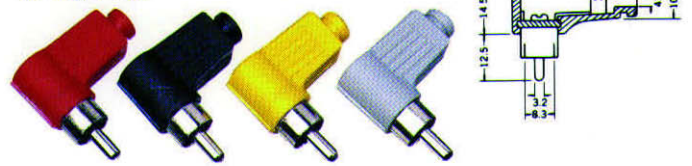

No. MR-569M

MOLDED RCA PHONO JACK
Net Weight: 2 gr.

No. MR-3324G

RCA PHONO PLUG (Spring I.D.: 7 φ mm)

No. MR-3325G

RCA PHONO PLUG (Spring I.D.: 6 φ mm)

No. MR-544LS

RIGHT ANGLE RCA PHONO PLUG SOLDERLESS TYPE
Net Weight: 4 gr.