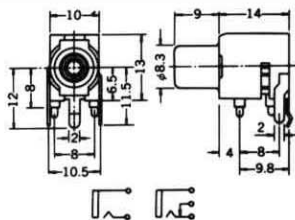

No.MR-551L

RIGHT ANGLE RCA PHONO PIN JACK FOR P.C.

No.MR-552LS

RIGHT ANGLE RCA PHONO PIN JACK
FOR P.C. BUT W/SWITCH

Net Weight : 2.2 gr.

No.MR-573P

RCA PHONO PIN JACK FOR P.C.B.