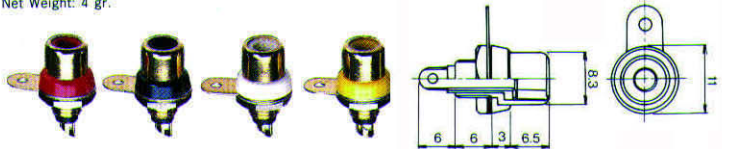

No. MR-565MG

CHASSIS MTG. RCA PHONO JACK WITH NEW DESIGNED COLOR RING + GOLD PLATING
Net Weight: 4 gr.