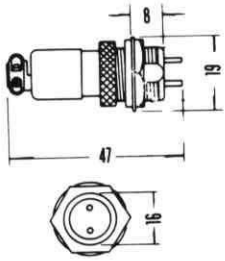

## METAL CONNECTOR

Net weight: 26 gr.

	PLUG	SOCKET
MI-719 2P		
MI-720 3P		
MI-721 4P		
MI-747 5P		
MI-748 6P		
MI-752 7P		
MI-753 8P		

No MI-740  
2P METAL INLINE CONNECTOR  
Net Weight: 42.5 gr.

No MI-741  
3P METAL INLINE CONNECTOR  
Net Weight: 42.5 gr.

No MI-742  
4P METAL INLINE CONNECTOR  
Net Weight: 42.5 gr.

No. MRC-30P  
3P MALE CONNECTOR  
Net Weight: 48 gr.

No. MRC-31J  
FEMALE CANNON CONNECTOR 3P

No. MRC-40-3P  
MALE CANNON CONNECTOR

No. MRC-43-3J  
FEMALE CANNON CONNECTOR

No. MRC-32P  
3P PANEL MOUNT MALE JACK  
Net Weight: 40 gr.

No. MRC-33J  
3P PANEL MOUNT FEMALE JACK  
Net Weight: 42 gr.