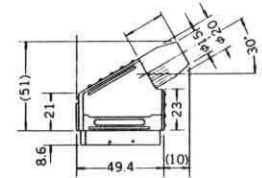

SCART(RGB)PLUGS

No. MRS-670
WITH 20 MRS670LT