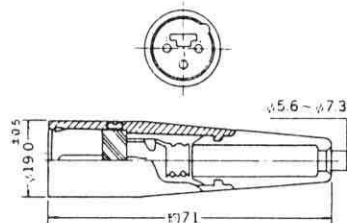

## METAL CONNECTOR

Net weight: 26 gr.

	PLUG	SOCKET
MI-719 2P		
MI-720 3P		
MI-721 4P		
MI-747 5P		
MI-748 6P		
MI-752 7P		
MI-753 8P		

No MI-740  
2P METAL INLINE CONNECTOR  
Net Weight: 42.5 gr.

No MI-741  
3P METAL INLINE CONNECTOR  
Net Weight: 42.5 gr.

No MI-742  
4P METAL INLINE CONNECTOR  
Net Weight: 42.5 gr.

No. MRC-30P  
3P MALE CONNECTOR  
Net Weight: 48 gr.

No. MRC-31J  
FEMALE CANNON CONNECTOR 3P

No. MRC-40-3P  
MALE CANNON CONNECTOR

No. MRC-43-3J  
FEMALE CANNON CONNECTOR

No. MRC-32P  
3P PANEL MOUNT MALE JACK  
Net Weight: 40 gr.

No. MRC-33J  
3P PANEL MOUNT FEMALE JACK  
Net Weight: 42 gr.