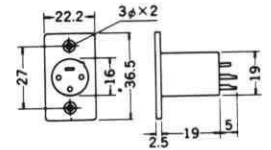

No MI-742  
4P METAL INLINE CONNECTOR  
Net Weight: 42.5 gr.

No. MRC-30P  
3P MALE CONNECTOR  
Net Weight: 48 gr.

No. MRC-31J  
FEMALE CANNON CONNECTOR 3P

No. MRC-40-3P  
MALE CANNON CONNECTOR

No. MRC-43-3J  
FEMALE CANNON CONNECTOR

No. MRC-32P  
3P PANEL MOUNT MALE JACK  
Net Weight: 40 gr.

No. MRC-33J  
3P PANEL MOUNT FEMALE JACK  
Net Weight: 42 gr.