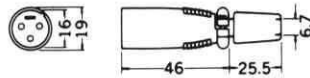

## METAL CONNECTOR

Net weight: 26 gr.

	PLUG	SOCKET
MI-719 2P		
MI-720 3P		
MI-721 4P		
MI-747 5P		
MI-748 6P		
MI-752 7P		
MI-753 8P		

No MI-740  
2P METAL INLINE CONNECTOR  
Net Weight: 42.5 gr.

No MI-741  
3P METAL INLINE CONNECTOR  
Net Weight: 42.5 gr.

No MI-742  
4P METAL INLINE CONNECTOR  
Net Weight: 42.5 gr.

No. MRC-30P  
3P MALE CONNECTOR  
Net Weight: 48 gr.

No. MRC-31J  
FEMALE CANNON CONNECTOR 3P

No. MRC-40-3P  
MALE CANNON CONNECTOR

No. MRC-43-3J  
FEMALE CANNON CONNECTOR