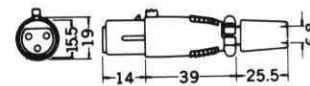

## METAL CONNECTOR

Net weight: 26 gr.

	PLUG	SOCKET
MI-719 2P		
MI-720 3P		
MI-721 4P		
MI-747 5P		
MI-748 6P		
MI-752 7P		
MI-753 8P		

No MI-740  
2P METAL INLINE CONNECTOR  
Net Weight: 42.5 gr.

No MI-741  
3P METAL INLINE CONNECTOR  
Net Weight: 42.5 gr.

No MI-742  
4P METAL INLINE CONNECTOR  
Net Weight: 42.5 gr.

No. MRC-30P  
3P MALE CONNECTOR  
Net Weight: 48 gr.

No. MRC-31J  
FEMALE CANNON CONNECTOR 3P

No. MRC-40-3P  
MALE CANNON CONNECTOR

No. MRC-43-3J  
FEMALE CANNON CONNECTOR