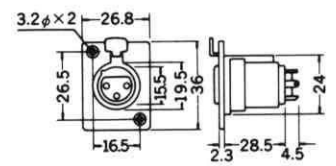

## METAL CONNECTOR

Net weight: 26 gr.

	PLUG	SOCKET
MI-719 2P		
MI-720 3P		
MI-721 4P		
MI-747 5P		
MI-748 6P		
MI-752 7P		
MI-753 8P		

No MI-740  
2P METAL INLINE CONNECTOR  
Net Weight: 42.5 gr.

No MI-741  
3P METAL INLINE CONNECTOR  
Net Weight: 42.5 gr.

No MI-742  
4P METAL INLINE CONNECTOR  
Net Weight: 42.5 gr.

No. MRC-30P  
3P MALE CONNECTOR  
Net Weight: 48 gr.

No. MRC-31J  
FEMALE CANNON CONNECTOR 3P

No. MRC-40-3P  
MALE CANNON CONNECTOR

No. MRC-43-3J  
FEMALE CANNON CONNECTOR

No. MRC-32P  
3P PANEL MOUNT MALE JACK  
Net Weight: 40 gr.

No. MRC-33J  
3P PANEL MOUNT FEMALE JACK  
Net Weight: 42 gr.