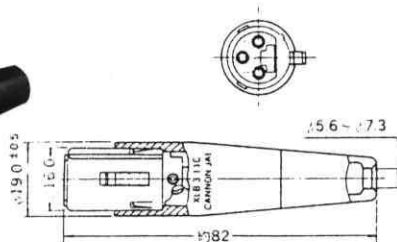

## METAL CONNECTOR

Net weight: 26 gr.

	PLUG	SOCKET
MI-719 2P		
MI-720 3P		
MI-721 4P		
MI-747 5P		
MI-748 6P		
MI-752 7P		
MI-753 8P		

No MI-740  
2P METAL INLINE CONNECTOR  
Net Weight: 42.5 gr.

No MI-741  
3P METAL INLINE CONNECTOR  
Net Weight: 42.5 gr.

No MI-742  
4P METAL INLINE CONNECTOR  
Net Weight: 42.5 gr.

No. MRC-30P  
3P MALE CONNECTOR  
Net Weight: 48 gr.

No. MRC-31J  
FEMALE CANNON CONNECTOR 3P

No. MRC-40-3P  
MALE CANNON CONNECTOR

No. MRC-43-3J  
FEMALE CANNON CONNECTOR

No. MRC-32P  
3P PANEL MOUNT MALE JACK  
Net Weight: 40 gr.

No. MRC-33J  
3P PANEL MOUNT FEMALE JACK  
Net Weight: 42 gr.